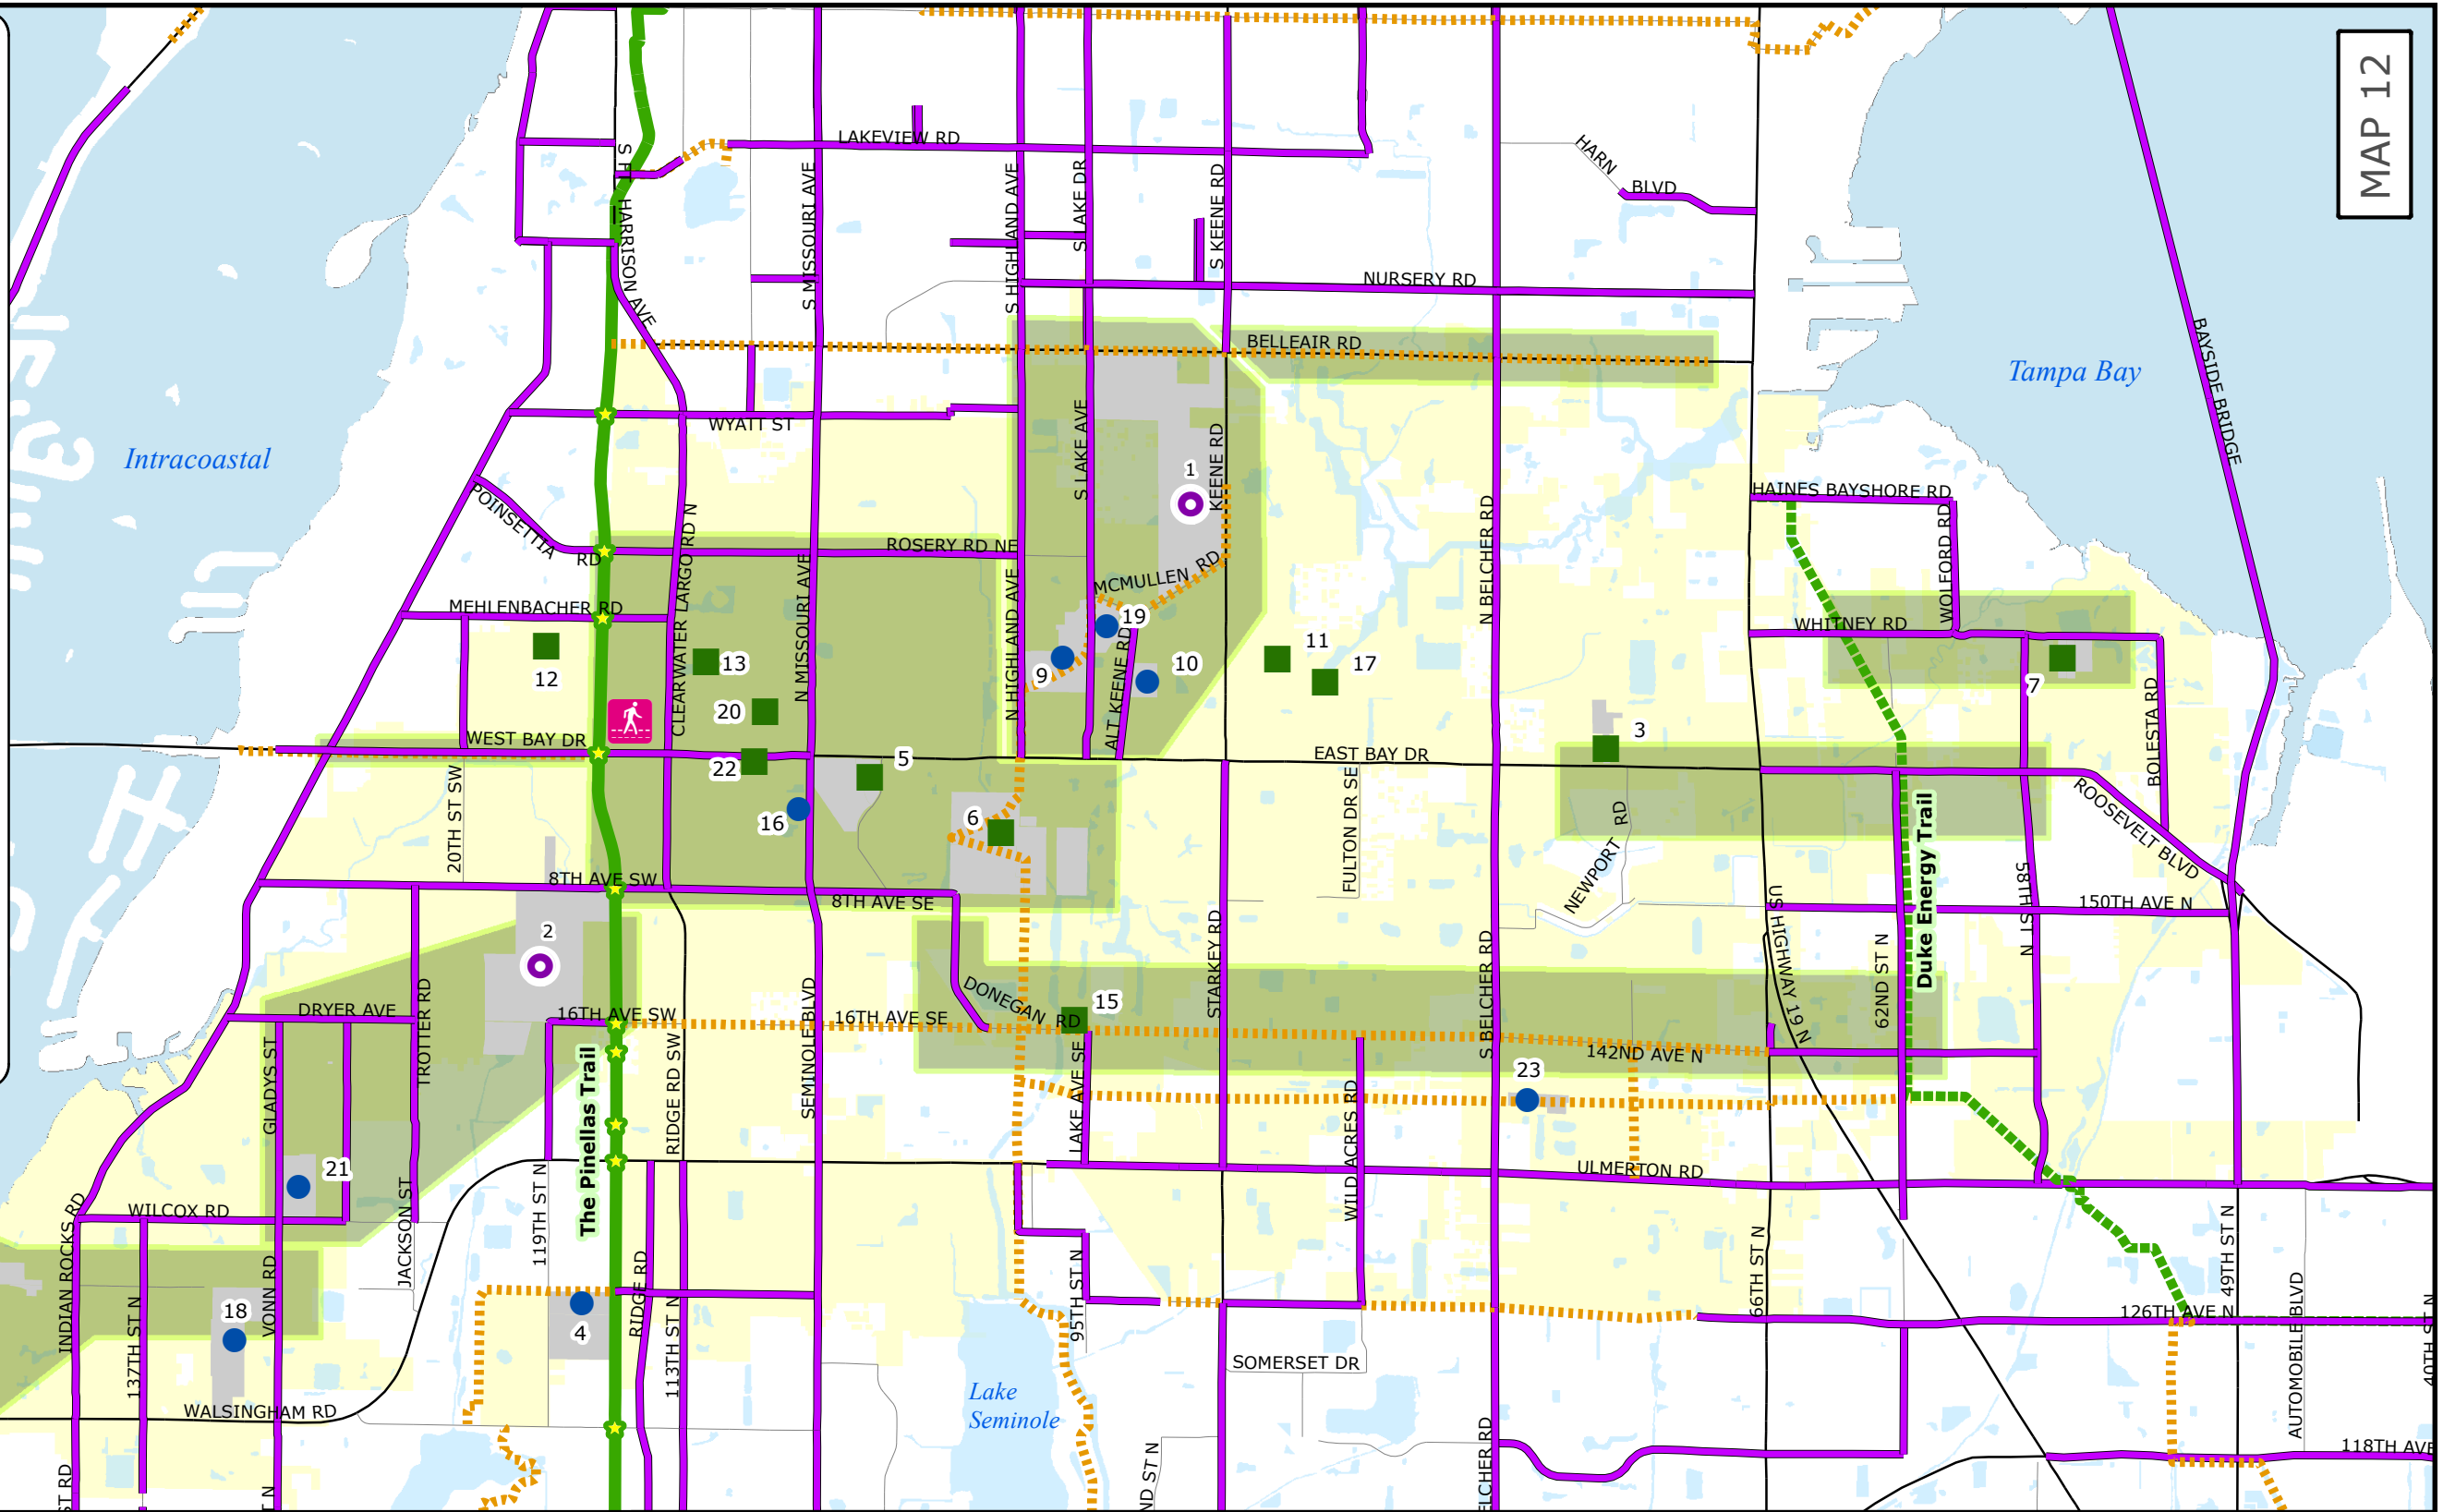

- Largo Parks**
- 15 Donegan Park
 - 14 George C. McGough Nature Park
 - 8 John R. Bonner Nature Park
 - 13 Lake Villa Park
 - 5 Largo Central Park
 - 6 Largo Central Park Nature Preserve
 - 7 Largo Datsko Park
 - 11 McMullen Park
 - 3 Northeast Paw Park
 - 12 Northwest Park
 - 17 Sunshine Park
 - 22 Ulmer Park
 - 20 Woodrow Avenue Park
- Recreation Complexes**
- 16 Bayhead Teen Complex
 - 23 Belcher Road Soccer Complex
 - 9 Highland Recreation Complex
 - 10 Largo Community Center
 - 18 Largo Municipal Golf Course
 - 19 Largo Sports Complex
 - 21 Southwest Recreation Complex
 - 4 Whitesell Softball Complex
- Pinellas County Parks**
- 1 Eagle Lake Park
 - 2 John S Taylor Park

Proposed Urban Trails and Park Network

Proposed, Long Range, and Scheduled Trail Paths and Bicycle Lanes

- Long Range and Proposed Bicycle Lanes/Sharrows
- Proposed and Scheduled Community Trails
- Proposed Trail Extensions

- Existing Pinellas Trail Connections
- The Pinellas Trail
- Largo Urban Trail Corridor
- Park and Recreation Locations
- Largo City Limits
- West Bay Drive Trailhead

Map Legend

Publication Date:
10/24/2017